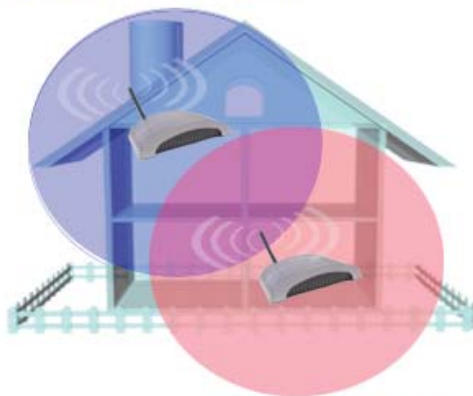

LEDs:

- Power
- LAN Link/Activity
- Wireless Activity

Dimensions: 30(H) x 127(W) x 87(D) mm

Temperature:

- Operating: 10~40°C

Humidity: 10-90% (Non-condensing)

READY, NETWORK & GO!

It's easy to install, it's easy to use! Everyone can do it.

Step 1 - Insert the Setup Wizard CD and Scan for your network to extend

Step 2 - Place the Range Extender in your Desired Location

Step 3 - Power on the Unit

WIRELESS NETWORK DIAGRAM:

*The range will vary in different operating environments due to effects such as building construction.

Original Wireless Network Radius

**Extended Network Radius
Using the Hawking Range Extender**