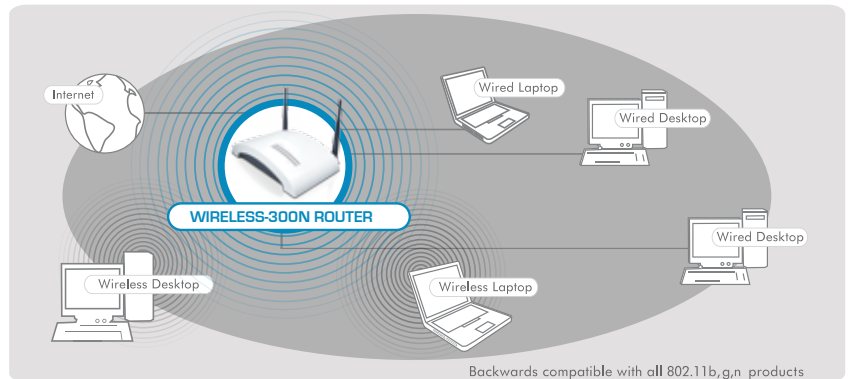

Wireless Network Diagram: