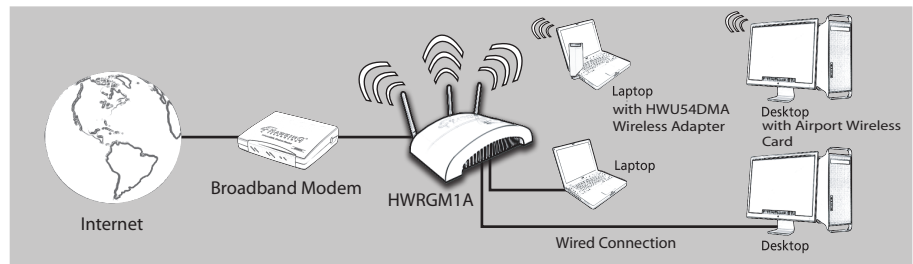

Step 1 - Connect the Hardware

Connect the router to your broadband modem and power on.

Step 2 - Insert the Setup CD

Insert the included setup CD into your CD-Rom drive and run through the setup options.

Step 3 - Surf the Web Wirelessly

Place your router in your desired location and enjoy wireless internet access throughout your home or office.

WIRELESS NETWORK DIAGRAM:

Wireless Range Comparison

Standard Wireless-G Router or Base Station